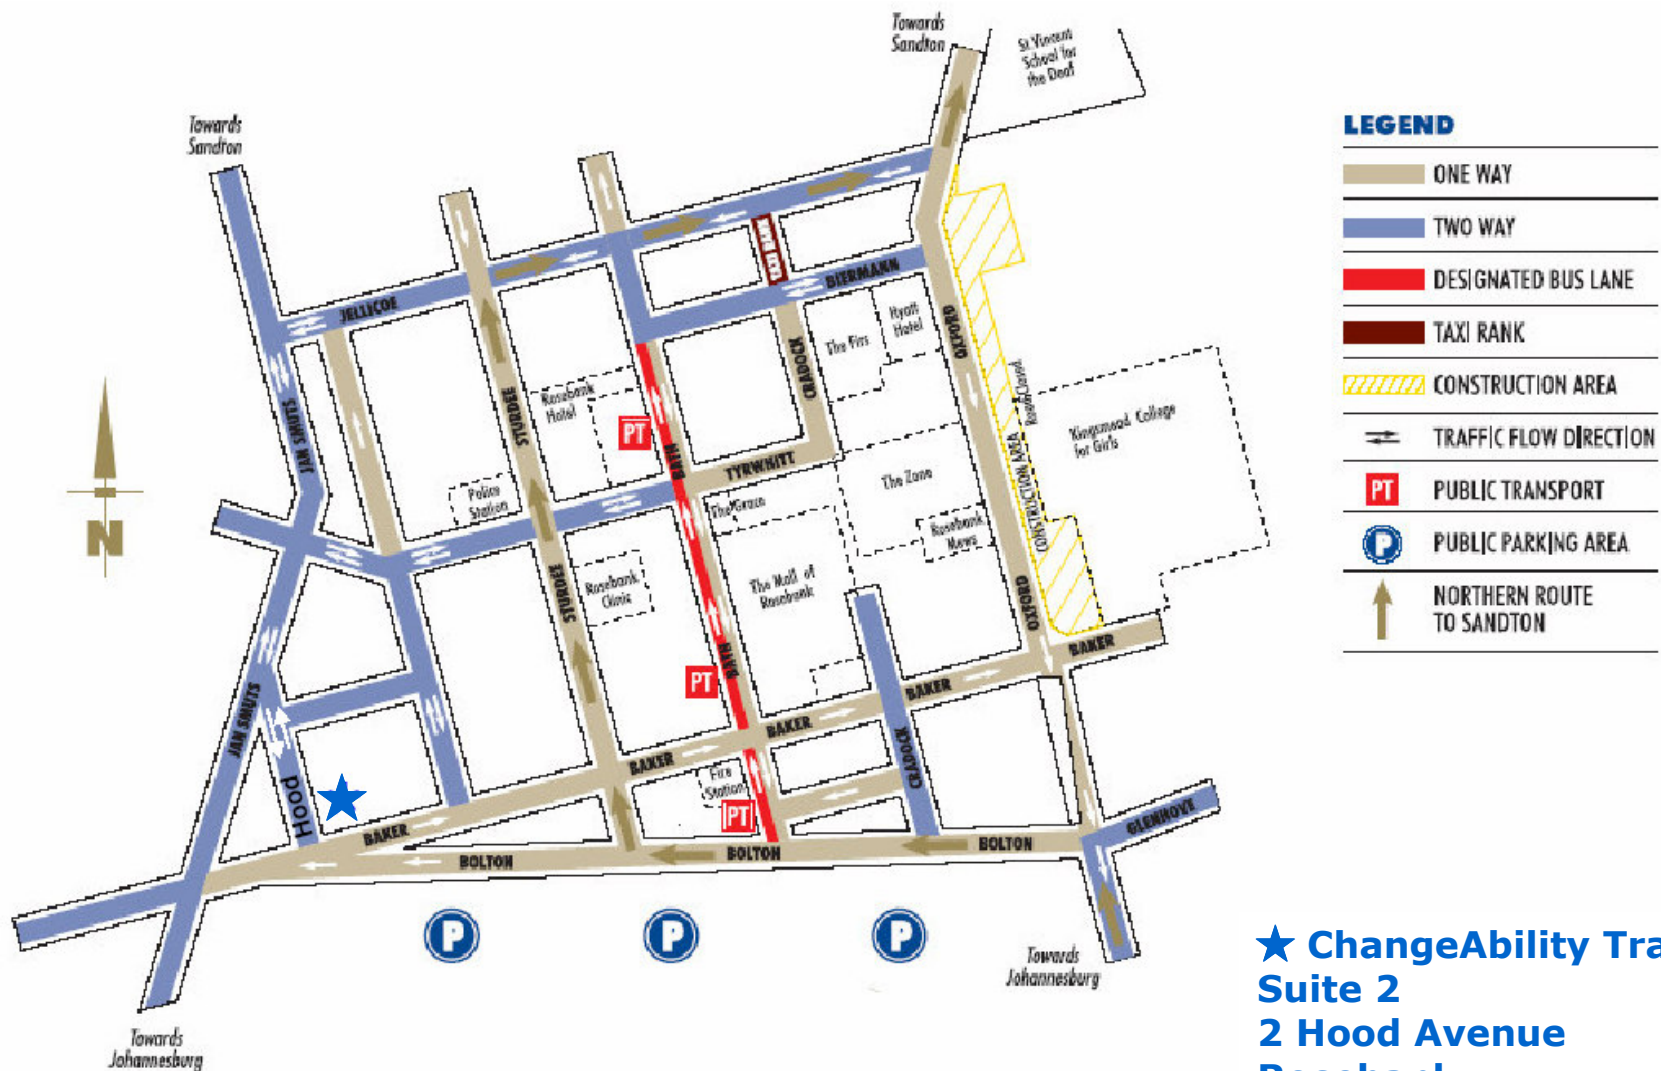

Map to ChangeAbility office

★ ChangeAbility Training Suite 2
2 Hood Avenue
Rosebank
Parking is available for visitors to the left of the building.